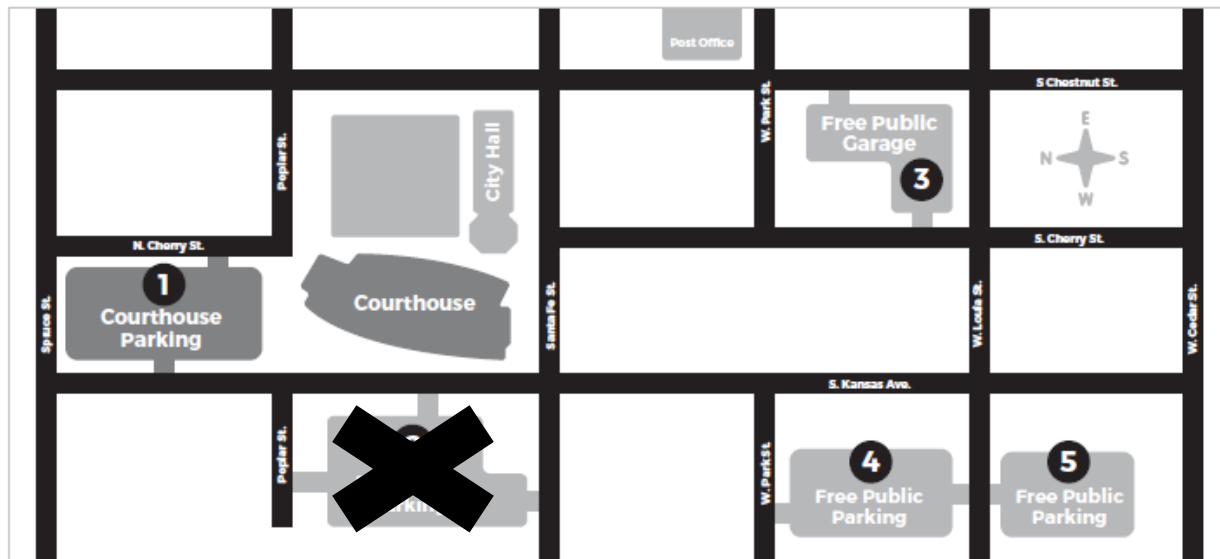

Dear Johnson County Courthouse guest,

Welcome to downtown Olathe! To make your visit easier, the below parking map directs you to convenient and free parking. The Johnson County Courthouse parking lot is located on N. Cherry St. between Spruce and Poplar Streets. Additional free parking is also noted on the map.

Thank you for your cooperation.

Sincerely,  
Johnson County and the City of Olathe

- 1** Courthouse Parking
- 2** [Redacted]
- 3** 136 S. Cherry St.
- 4** 223 W. Park St.
- 5** 211 W. Louisa St.